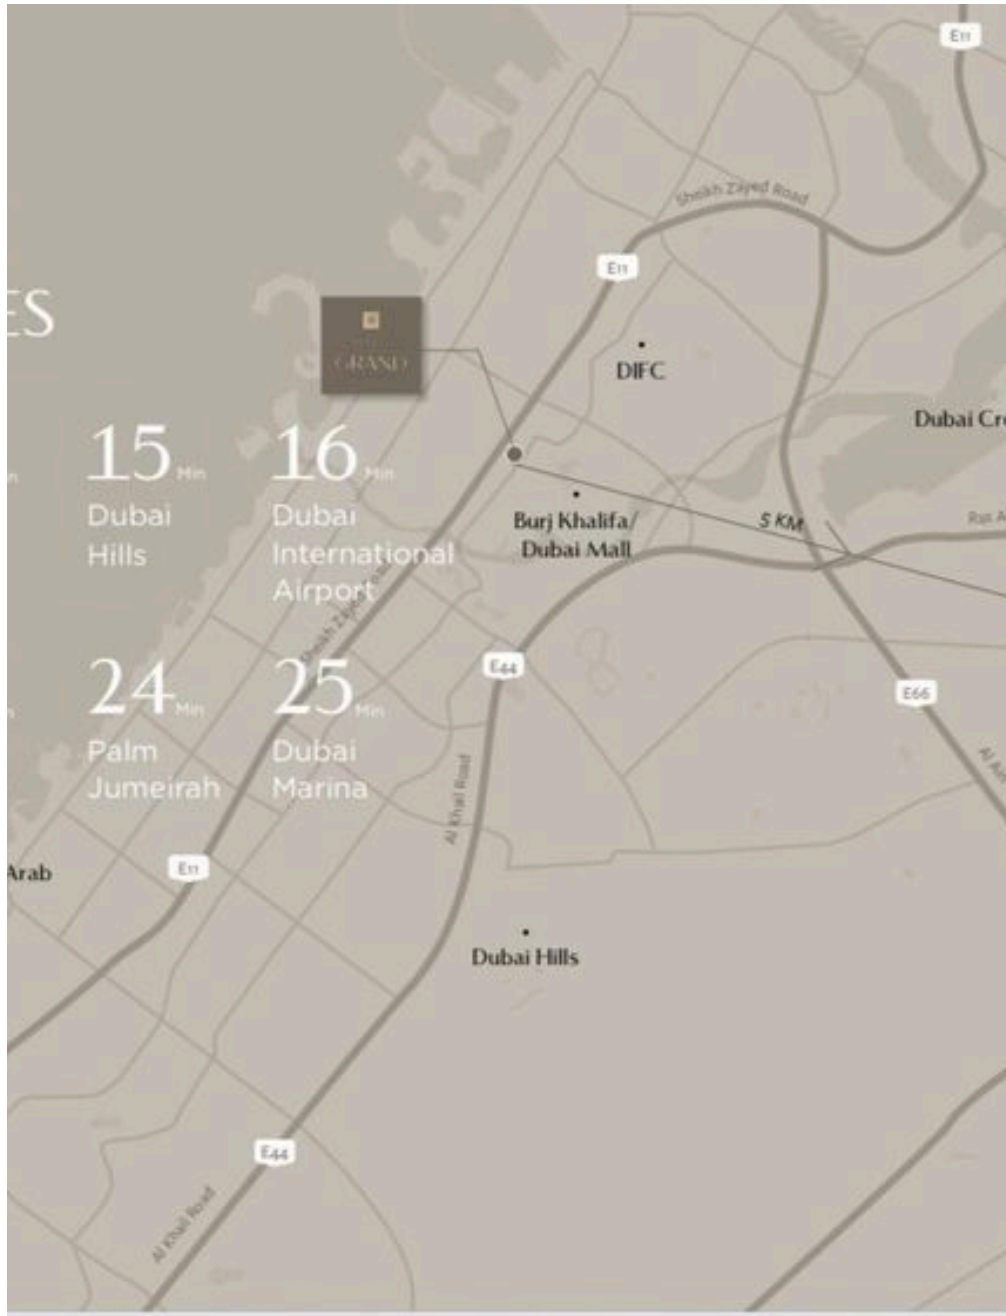

SQUARE METRES

4

ROOMS

The Spaces

DESCRIPTION

Exclusive ultra-luxurious residence: Address Grand Downtown

Address Grand Downtown redefines opulence, combining the brand's renowned hospitality with exquisite design. We are located in the heart of DUBAI, with panoramic views of the Burj Khalifa and the Persian Gulf, every detail is curated to elevate your living experience to new heights. THE HEART OF DUBAI: Discover unparalleled access to Dubai's iconic landmarks, including Burj Khalifa and Dubai Mall, with seamless connectivity to the city's most exclusive destinations. INTENDED DESIGN: Every detail embodies a vision of perfect harmony, where form meets function. With a design philosophy rooted in intentionality, balance, and timeless elegance, it creates an elevated living experience that enhances everyday life. A BLEND OF SOFISTICATE AND ELEGANCE: With an harmonious blend of elegant modernity, the tiered layout of the floors creates dynamic contours, forming an eye-catching visual interplay that makes the building stand out from the Dubai skyline. Clean lines and impeccable architecture reflect the timeless appeal of the design, offering residents a home that feels both contemporary and enduring. CUSTOMIZED